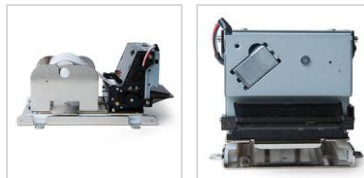

Auto cutting